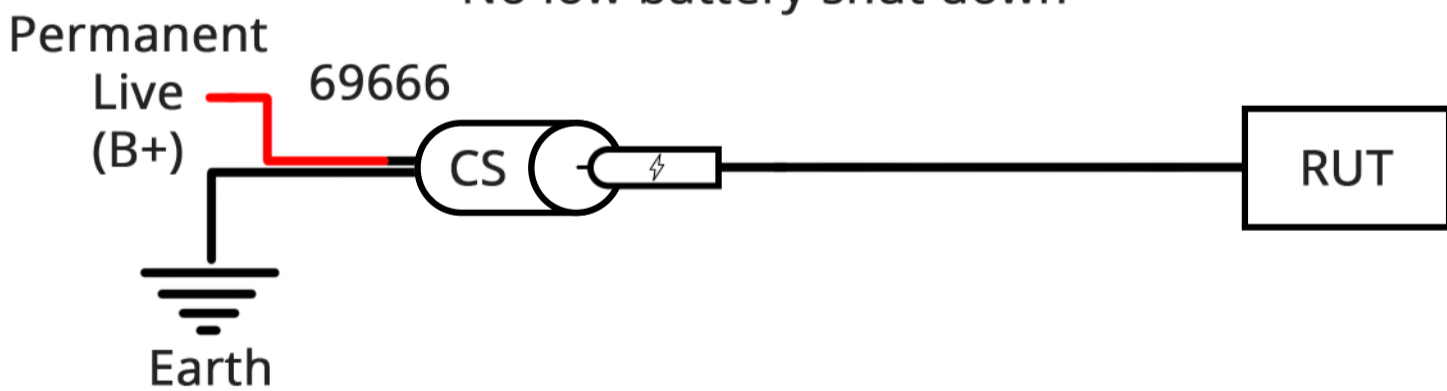

# RUT-200

CS: Cigar Socket

RUT: RUT-200 4G Router

LBP: Low Battery Protector

---

## Battery Protection

---

## Direct Connection

Direct Plug-in

No low battery shut down

---