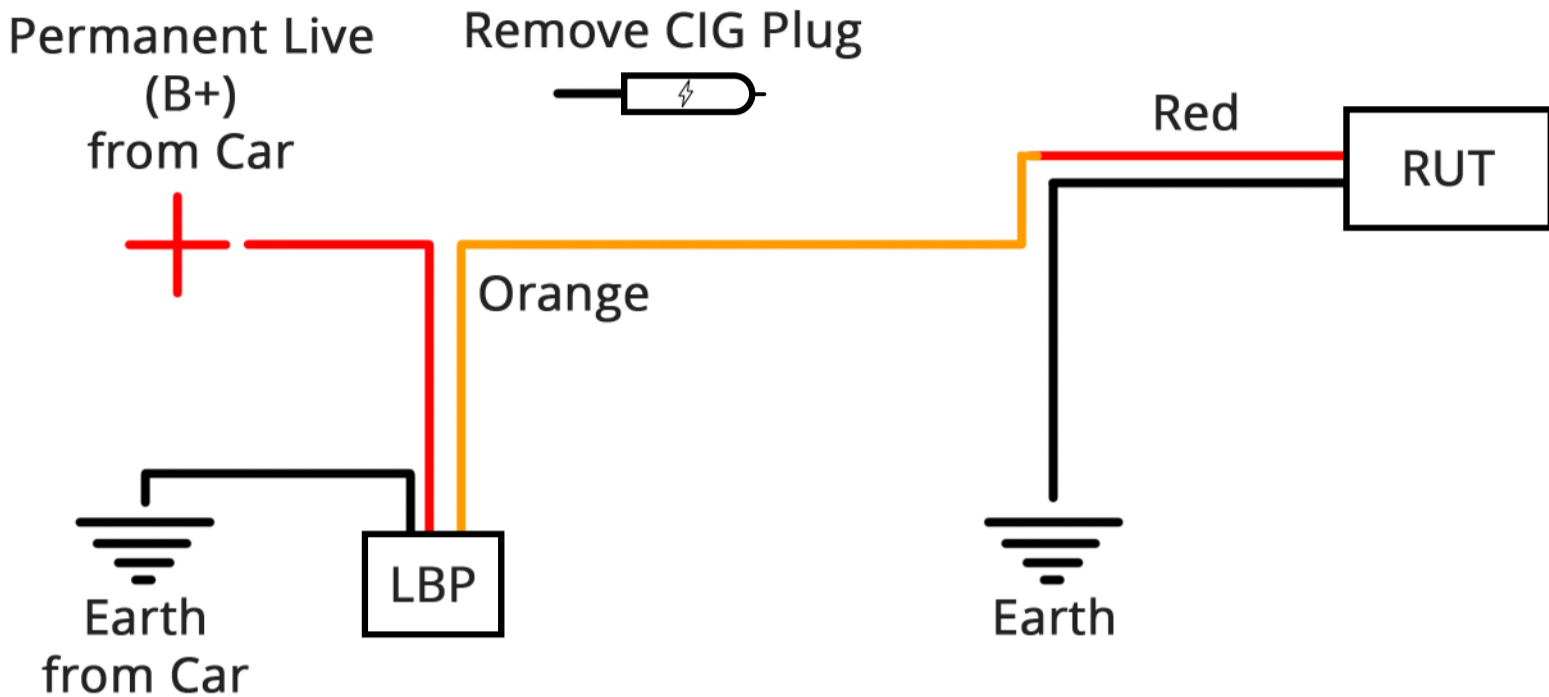

# RUT-200

CS: Cigar Socket

RUT: RUT-200 4G Router

LBP: Low Battery Protector

---

## Battery Protection

---

## Direct Connection

Direct Plug-in

No low battery shut down

---