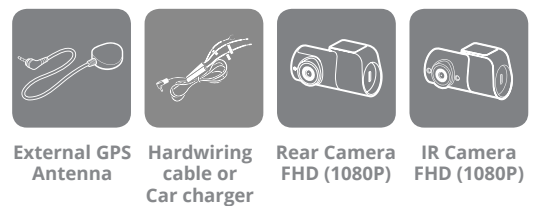

Optional Accessories