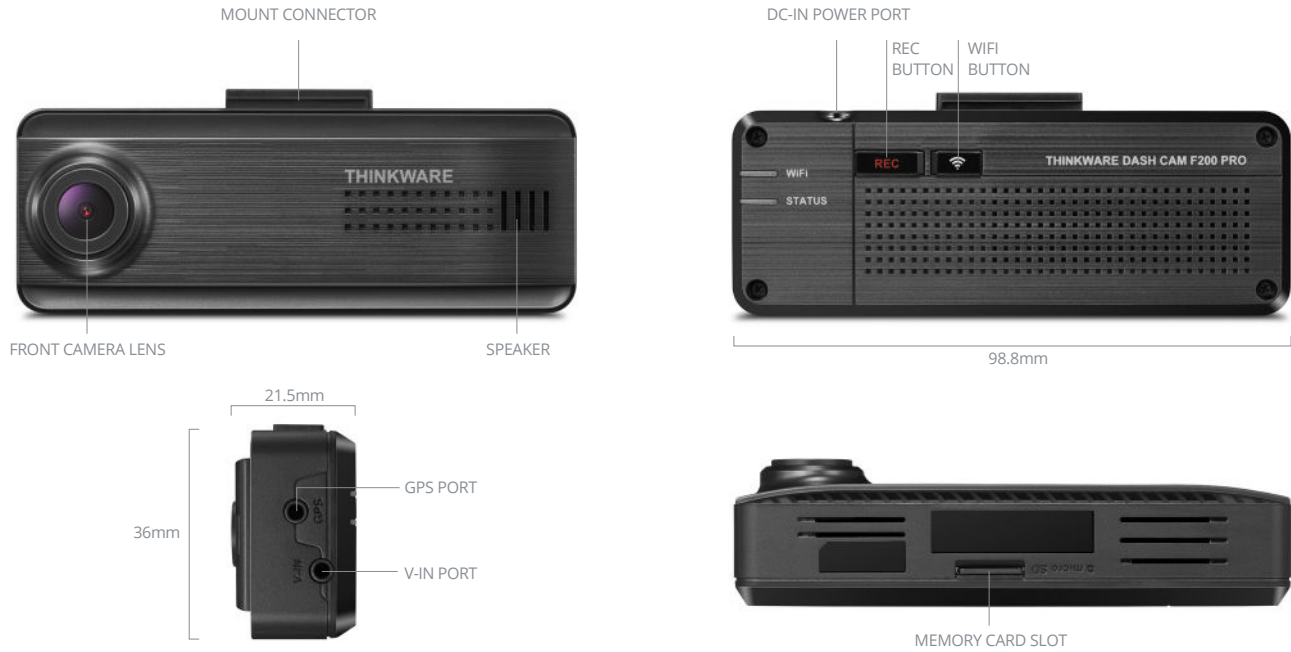

## Technical Specification

- Resolution :**  
 Front: Full HD 1080P (1920 X 1080)  
 Rear: Full HD 1080P (1920 X 1080)
- Camera(Image Sensor) :**  
 CMOS 2.0M
- Frame Rate :**  
 30fps
- Viewing Angle :**  
 Front: 140° (Diagonal)  
 Rear: 160° (Diagonal)
- Dimensions (WxDxH) :**  
 98.8 X 21.5 X 36 mm (3.9 X 0.8 X 1.4 inch)
- Weight :** 56.7g (0.13lbs)
- GPS :** External GPS Antenna(Optional)
- Storage Temperature :**  
 -20° to 70°C (-4° to 158°F)
- Operating Temperature :**  
 -10° to 60°C (14° to 140°F)
- Capacity :** Micro SD Card  
 8GB class10, 16GB/32GB/  
 64GB/128GB UHS-1
- Interface :**  
 GPS Receiver port, DC-IN,  
 AV-in, Micro SD Card Slot.
- Input Power :**  
 DC 12/24V Built-in Super Capacitor